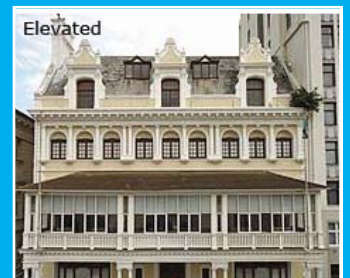

Elevated

Please enquire about any additional photography you may require

021 422 2933

info@4sqr.co.za

www.4sqr.co.za